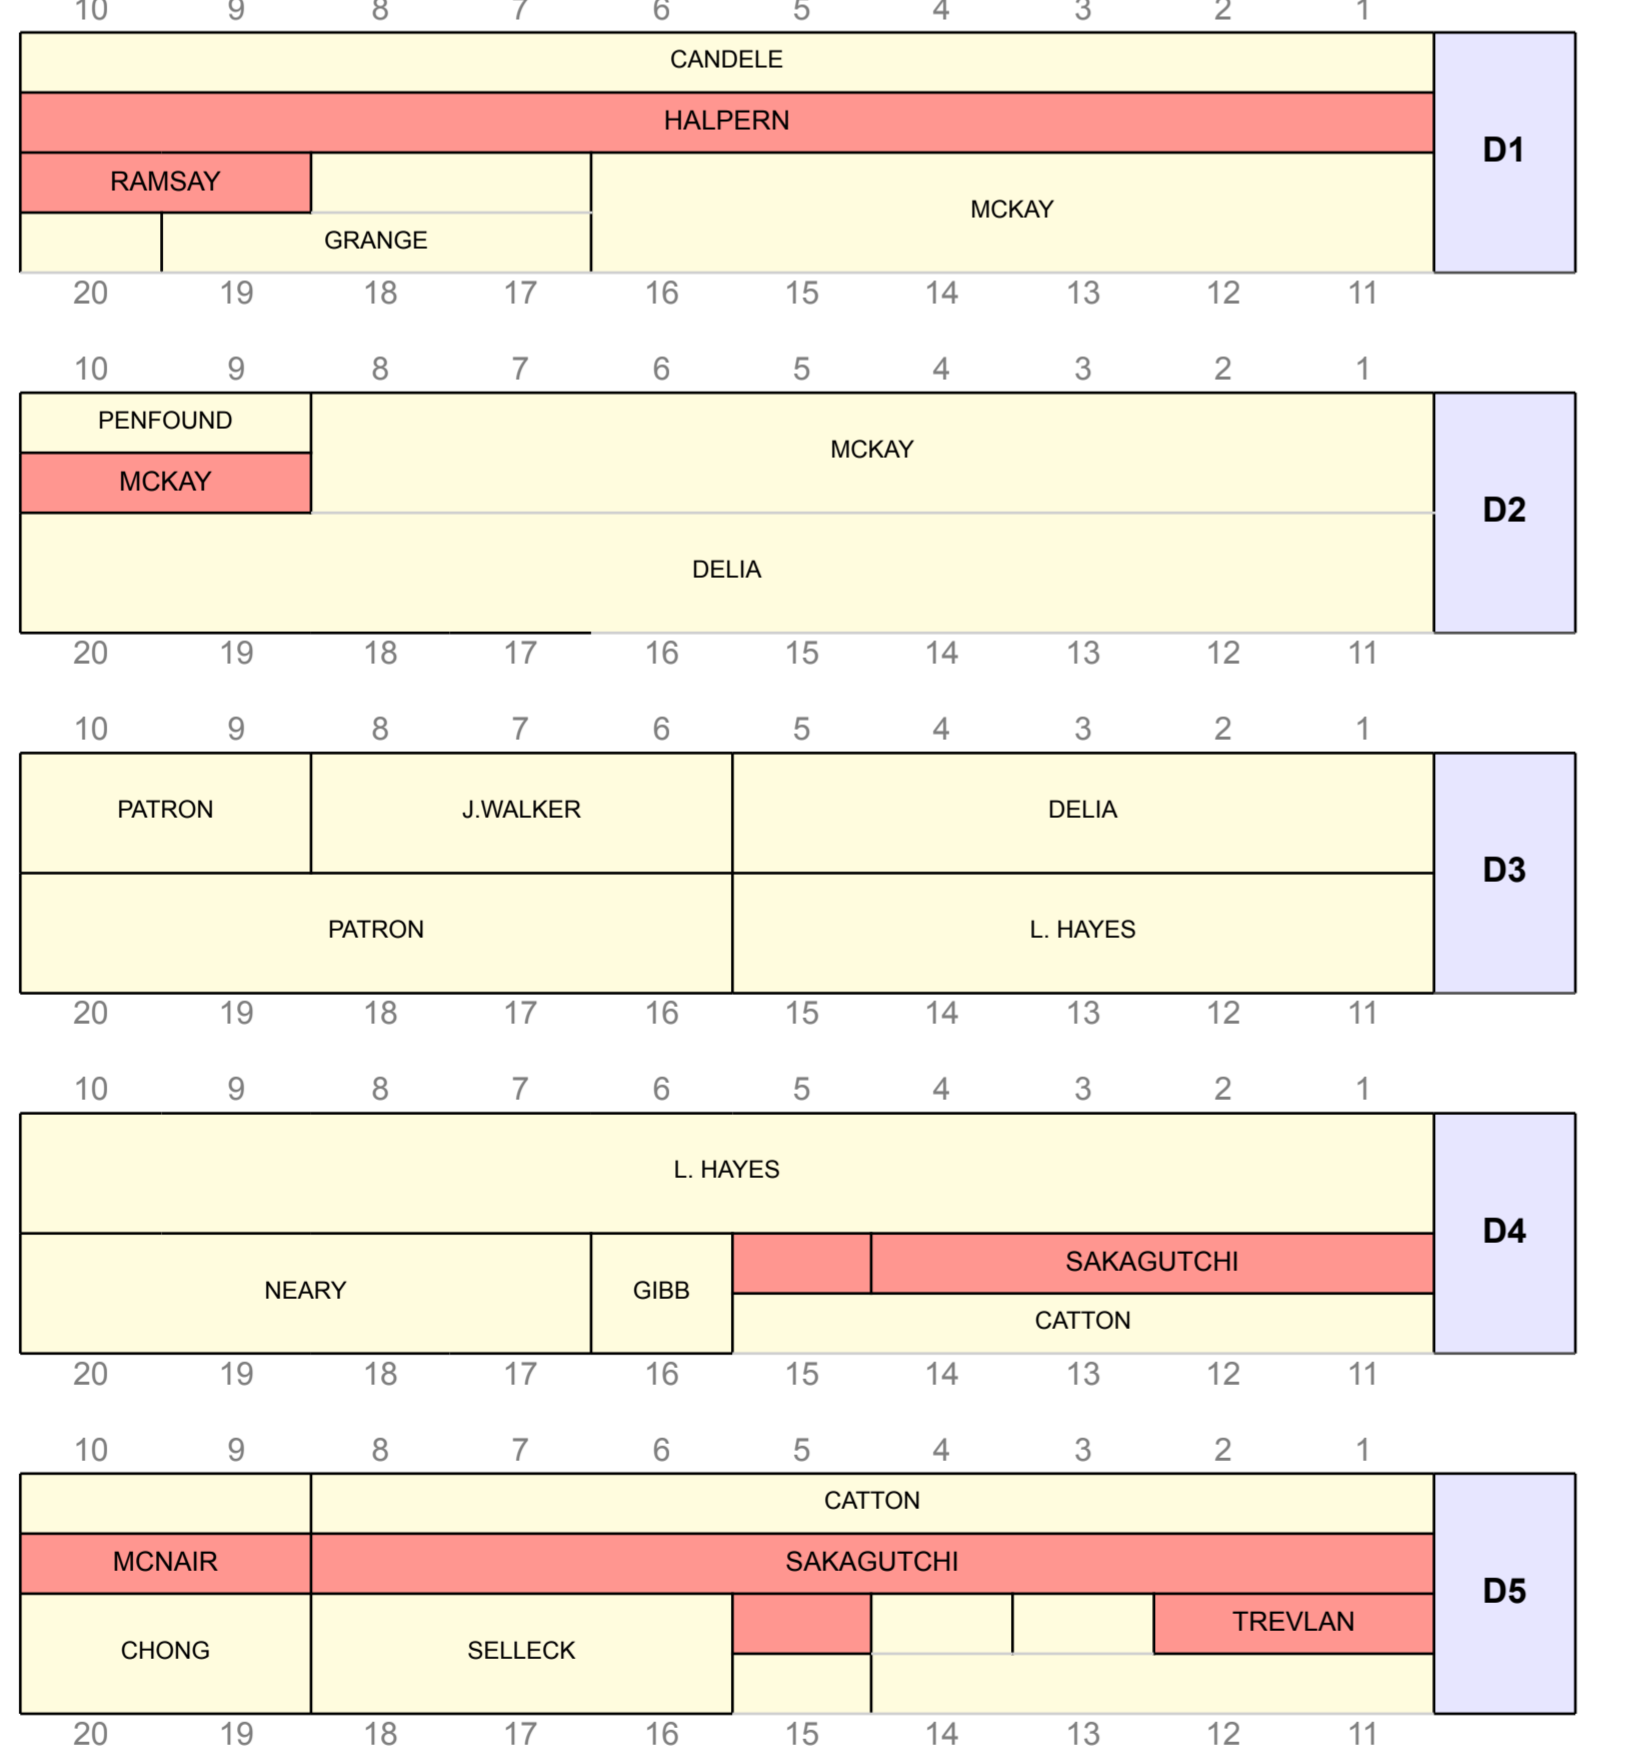

MANURE DUMPING

WASH RACK

THE ERIN WELCOME
 THE CHAMPIONS

MANURE DUMPING

POND