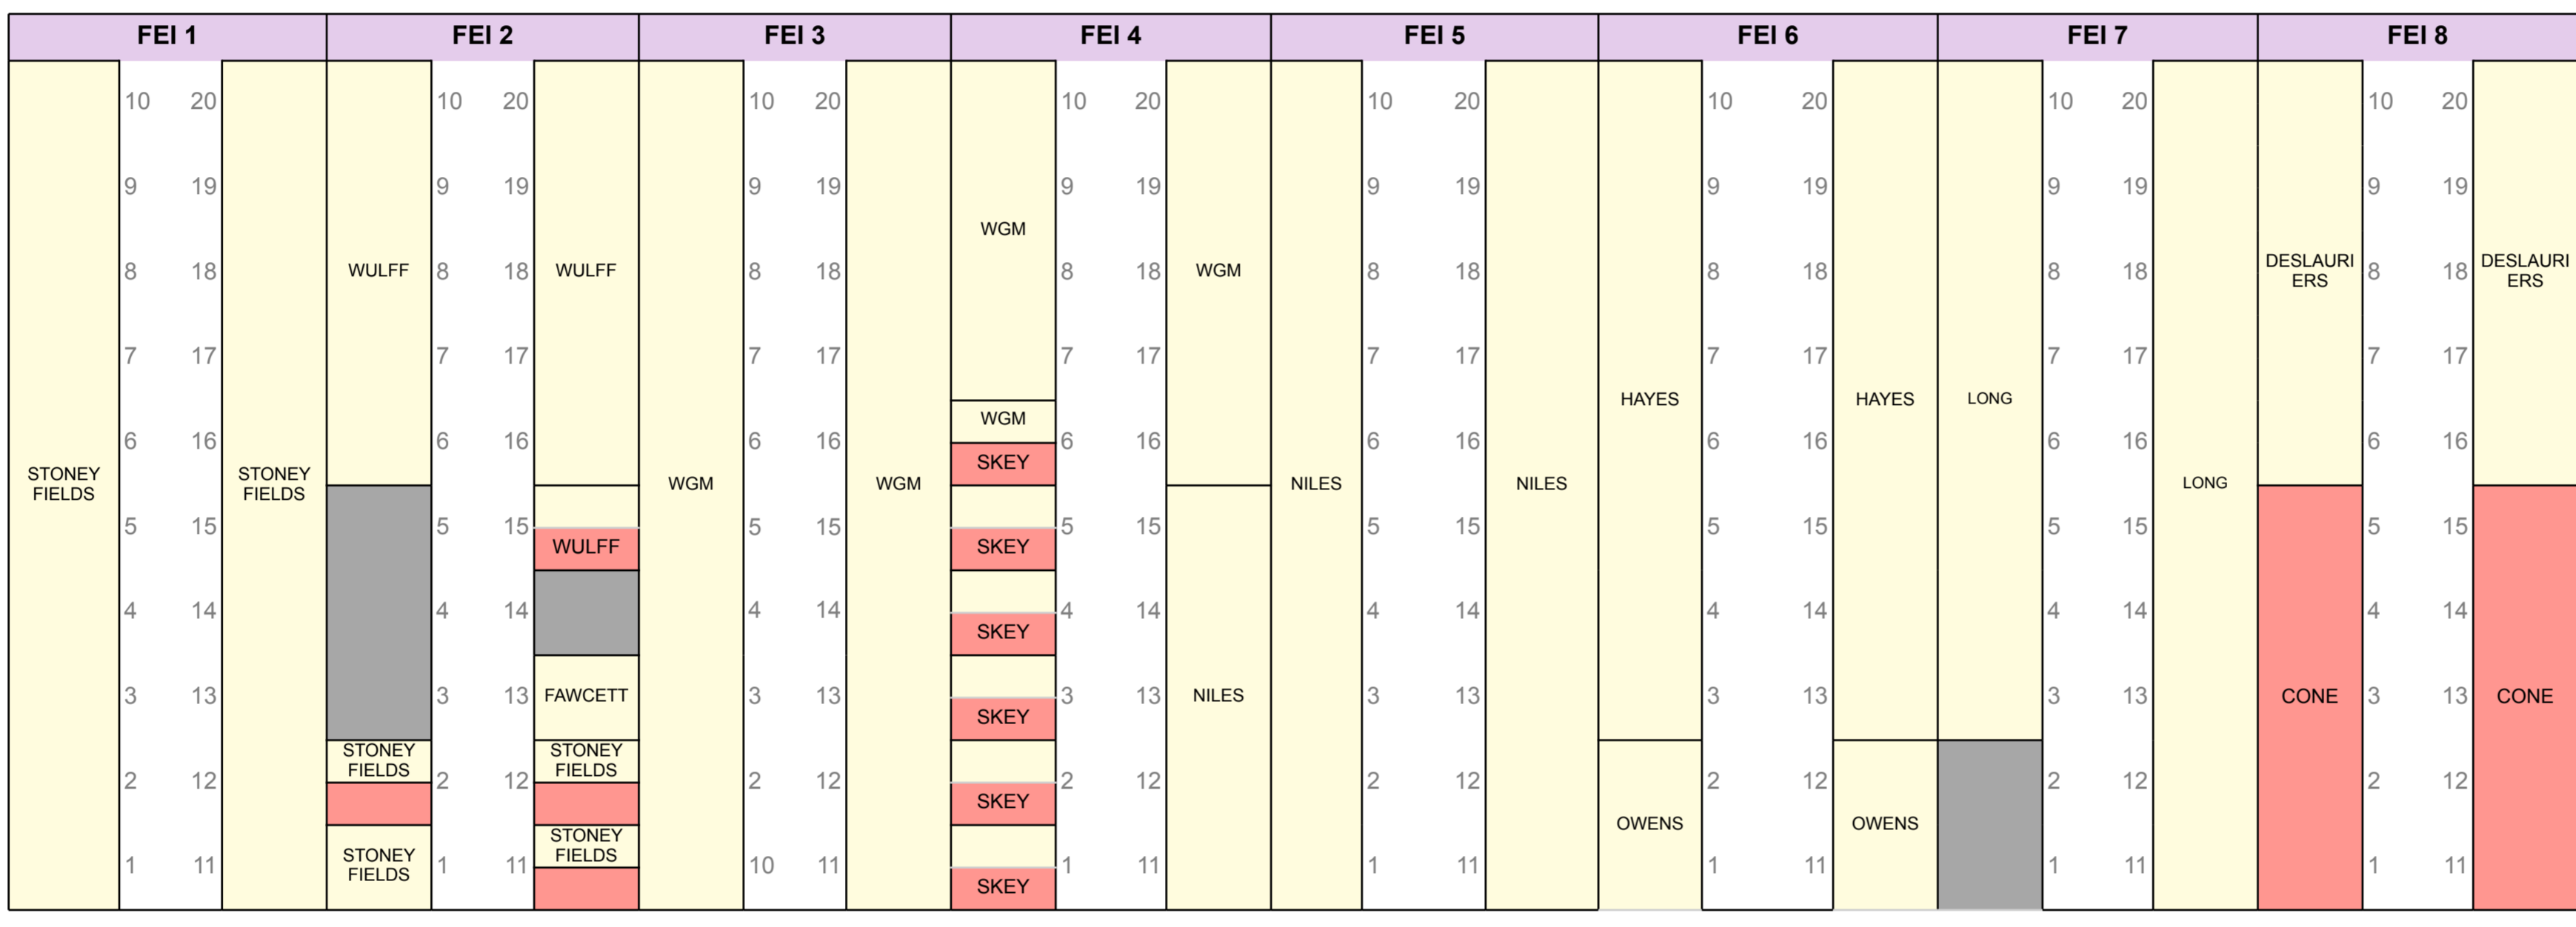

MANURE DUMPING

WASH RACK

THE ERIN WELCOME
 THE CHAMPIONS

MANURE DUMPING

POND