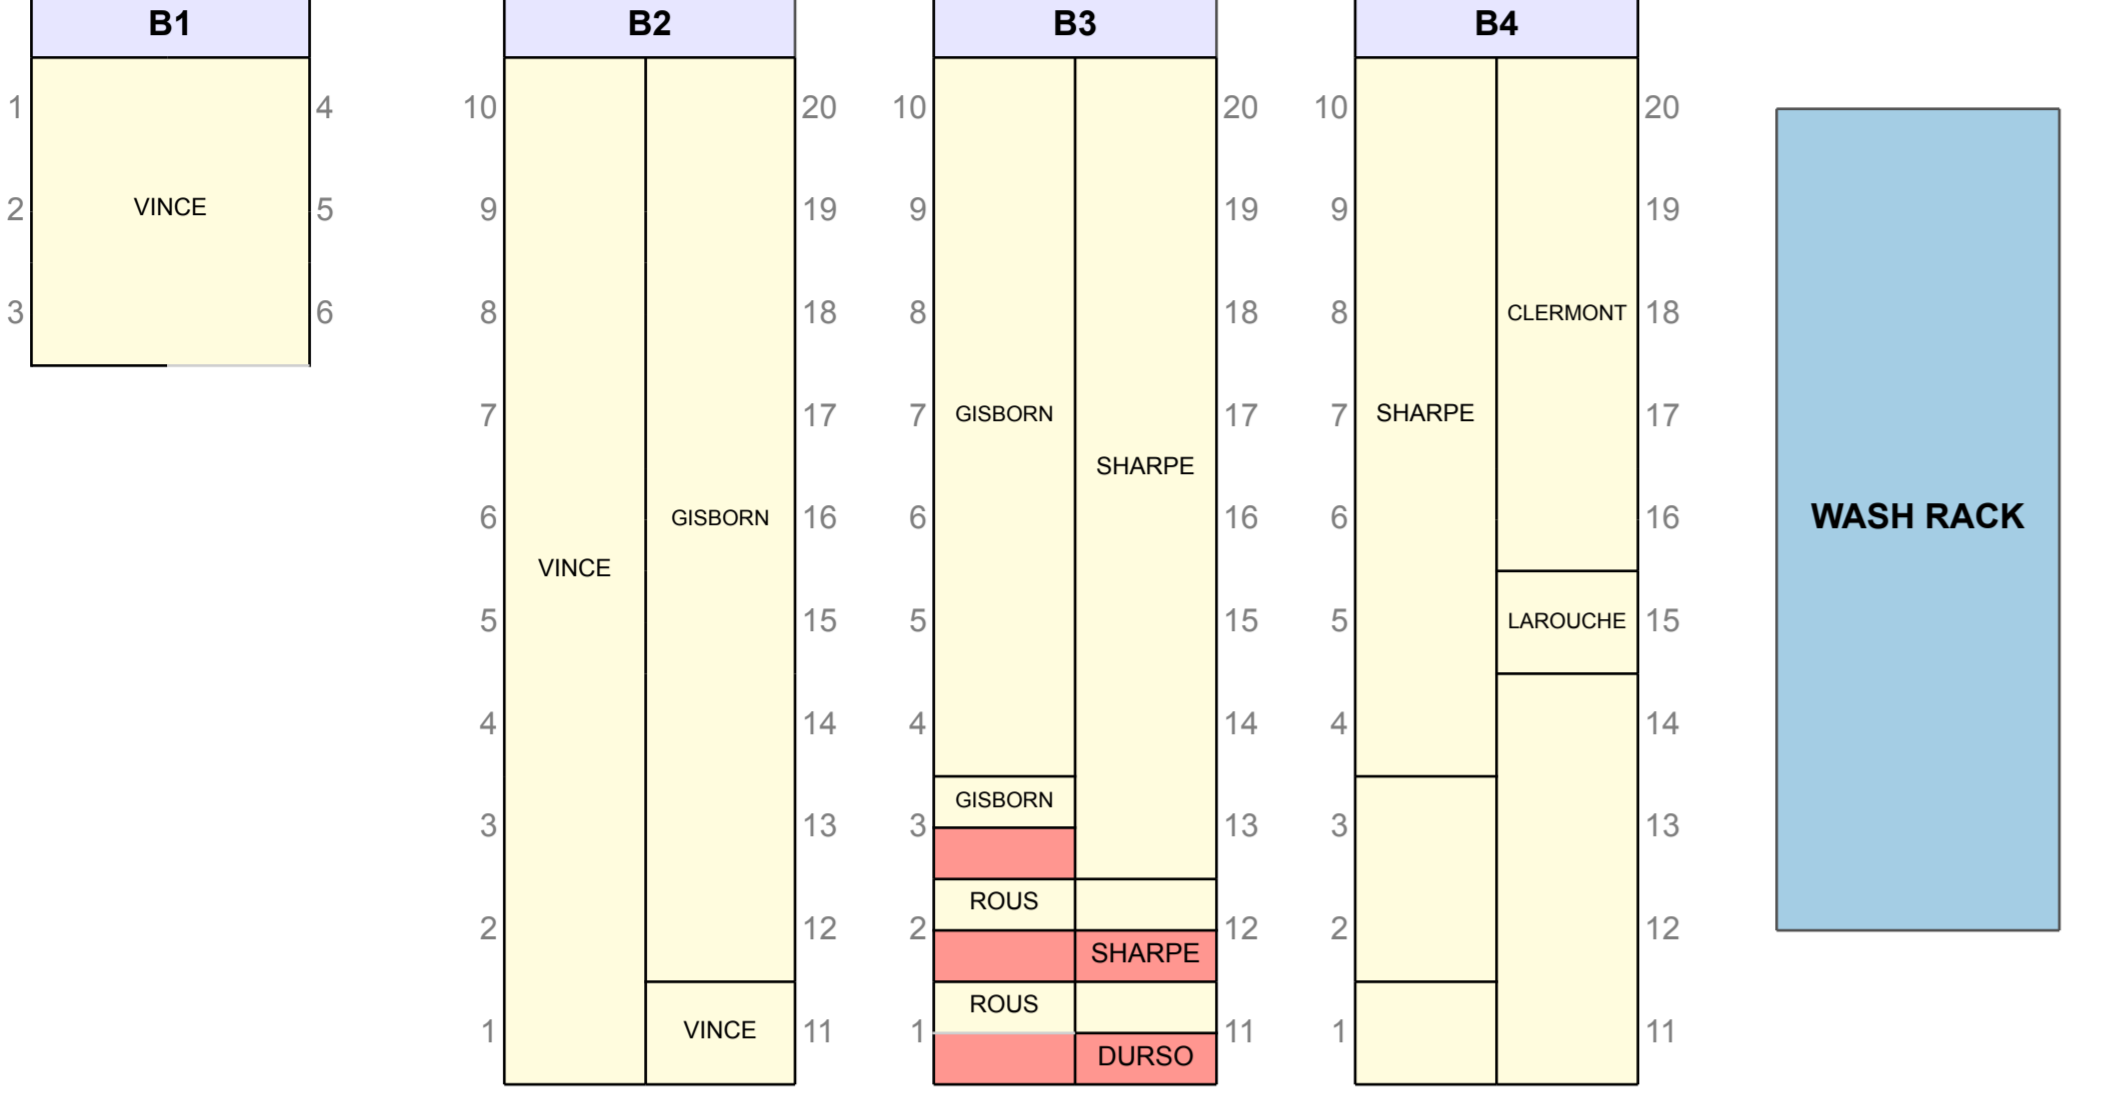

MANURE DUMPING

WASH RACK

THE ERIN WELCOME
 THE CHAMPIONS

MANURE DUMPING

POND